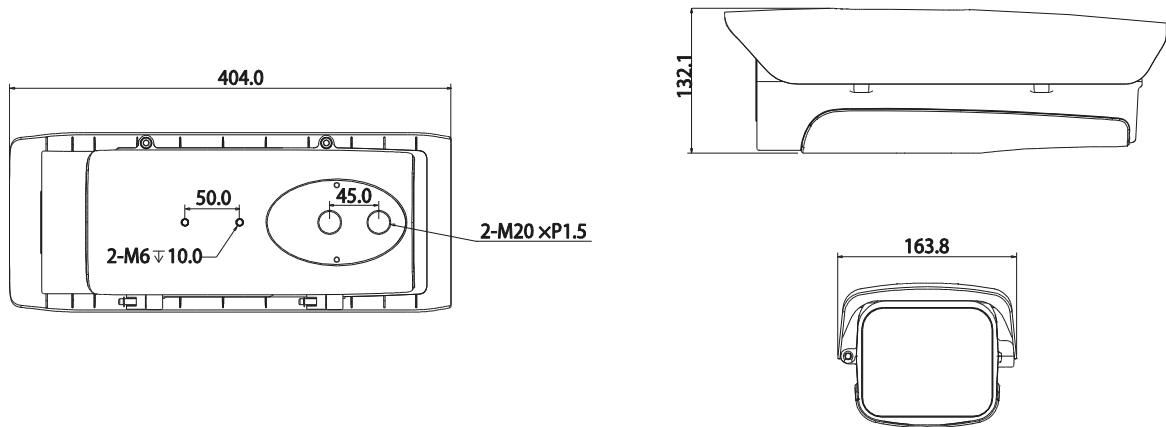

## 14" Housing

### Specifications

<b>Model</b>	<b>DH-PFH610N</b>	
<b>General</b>		
Material	Aluminum(case) & PC(others)	
Product Dimension	404mm(L) x 164mm(W) x 132mm(H)	
Inside Dimension	255mm(L) x 90mm(W) x 83mm(H)	
Window Dimension	100(L) x 80(W)	
Operating Temperature	Set	-30°C ~65°C
	Heater	N/A
	Cooler	N/A
Ingress Protection	IP66	
Humidity	≤90% RH	
IR Distance	N/A	
Wiper	N/A	
Weight	2.2Kg	
Power Supply	DC12, AC24V	
Applicable Model	Please see "Accessory Selection"	

## Dimensions (mm)